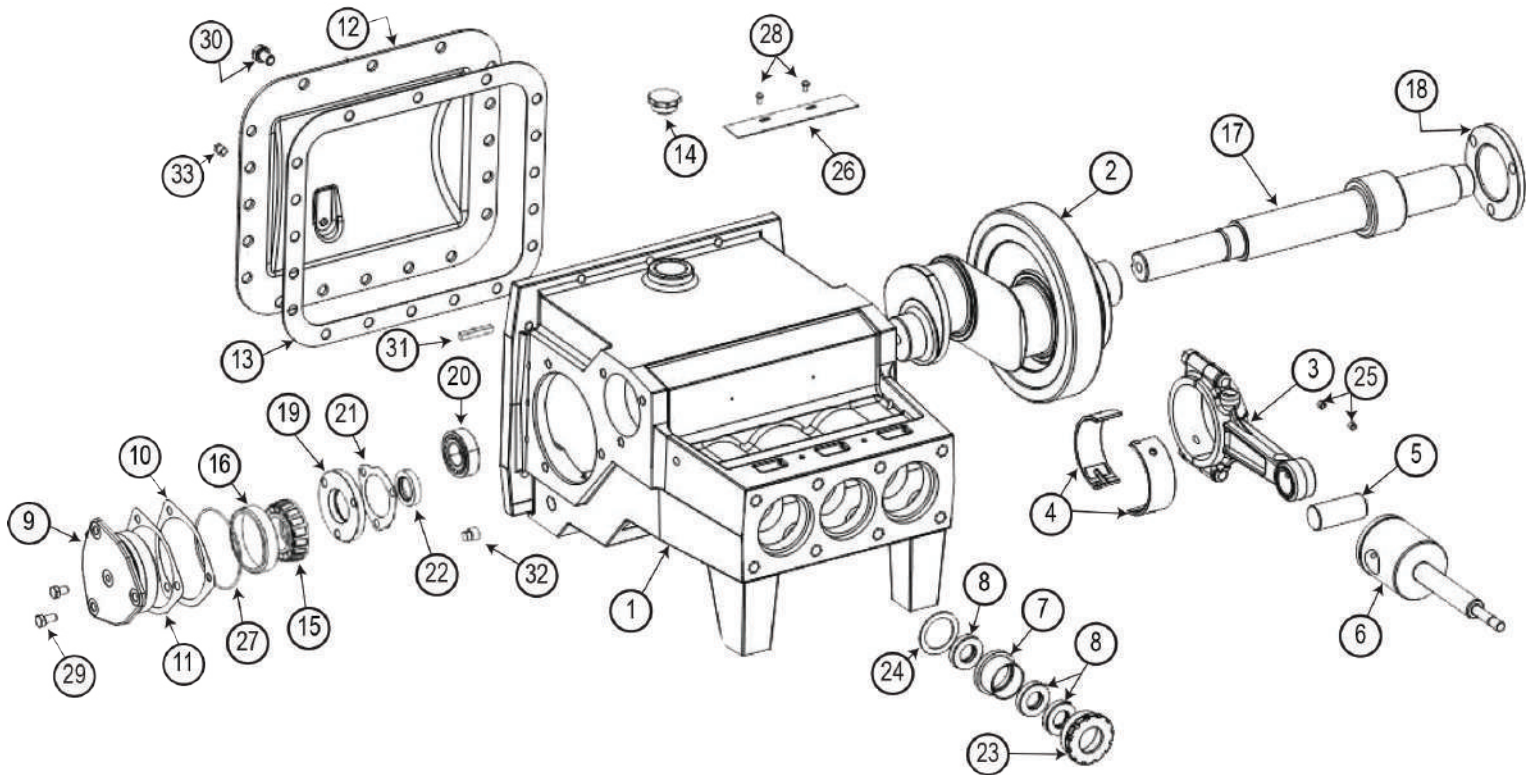

## SPARE PARTS LIST

## SPARE PARTS LIST

ITEM	DESCRIPTION	QTY	PART
1	Valve Chamber	1	TA-1255266
2	Valve Cover	3	TA-A5003
3	Valve Seat	6	TA-1225327
4	Valve Ball	6	TA-1187738
5	Packing Cup	3	TA-8495
6	Packing Washer	3	TA-1207289
7	Plunger Nut	3	TA-A5016
8	Packing - Standard	3	TA-A3434N
9	Nut	1	TA-8309
10	Ceramic Porcelain Cyl.	3	TA-A5034M
11	Cylinder Head	3	TA-A5002
12	Gasket Cylinder (Fibre)	3	TA-1280024
13	Gasket Cyl. Head(Fibre)	3	TA-1280025
14	Gasket Valve Cover(Fibre)	3	TA-1280026
15	Crosshead & Rod	3	TA-1250876
16	Clamp Cylinder Head	3	TA-1271415
17	Clamp Valve Cover	3	TA-1271716
18	Bearing Cap	1	TA-A5005
19	Pin	3	TA-A5006
20	Stud Cylinder	2	TA-A5009
21	Cylinder Cover Stud	6	TA-A5011
22	Valve Clamp Stud	6	TA-A5012
23	Bearing Housing	2	TA-1279064
24	Gasket	2	TA-A5026
25	Gasket	2	TA-A5025
26	Oil Cap	1	TA-A5054
27	Packing Washer	3	TA-1283602
28	Pump Case	1	TA-5260537
29	Gasket - Cover	1	TA-1279065
30	Cover ASM	1	TA-1279063

ITEM	DESCRIPTION	QTY	PART
31	Packing Nut	3	TA-1283600
32	Sleeve	3	TA-1283601
33	Connecting Rod	3	TA-18710
34	Bearing Eccentric	6	TA-P510831
35	Eccentric Gear ASM	1	TA-1279071
36	Pinion Shaft	1	TA-1265098
37	Plunger Rod Seal	6	TA-1283603
38	Shim	5	TA-1252594
39	Bearing Cap	1	TA-1225769
40	Cover Plate ASM	1	TA-1214260
41	Lube Fitting	3	TA-11100759
42	Set Screw	3	TA-1103470
43	Ball Bearing	2	TA-1104444
44	Seal Holder	3	TA-1281655
45	Seal	14	TA-1106910
46	Seal	12	TA-1100068
47	Seal	2	TA-1106980
48	Plug	2	TA-1187048
49	Hex Nut	14	TA-1121511
50	Lock Washer	3	TA-1100243
51	O-ring	3	TA-1101176
52	Cone Bearing	2	TA-1101242
53	Cup Bearing	2	TA-1177287
54	Bushing, Connecting Rod	3	TA-A5046
55	Bolt, Connecting Rod	6	TA-18743
56	Plug	1	TA-1105077
57	Plug	2	TA-1105105
58	Petcock	1	TA-1187039
59	Key	1	TA-1187577