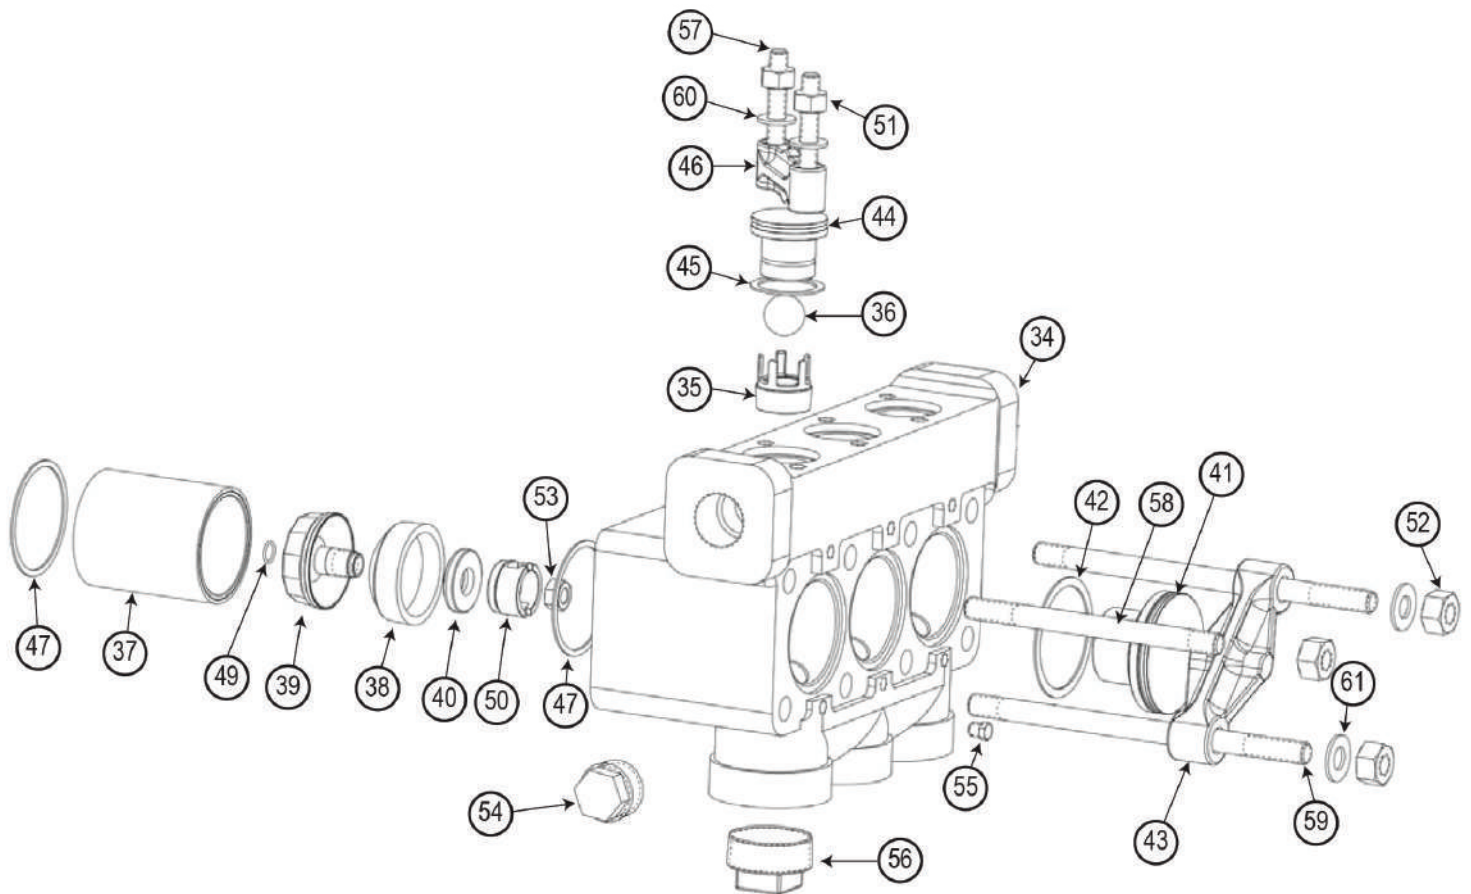

## SPARE PARTS LIST

## SPARE PARTS LIST

ITEM	DESCRIPTION	QTY	PART
1	Valve Chamber	1	TA-1255266
2	Valve Cover	3	TA-A5003
3	Valve Seat	6	TA-1225327
4	Valve Ball	6	TA-1187738
5	Packing Cup	3	TA-8495
6	Packing Washer	3	TA-1207289
7	Plunger Nut	3	TA-A5016
8	Packing - Standard	3	TA-A3434N
9	Nut	1	TA-8309
10	Ceramic Porcelain Cyl.	3	TA-A5034M
11	Cylinder Head	3	TA-A5002
12	Gasket Cylinder (Fibre)	3	TA-1280024
13	Gasket Cyl. Head(Fibre)	3	TA-1280025
14	Gasket Valve Cover(Fibre)	3	TA-1280026
15	Crosshead & Rod	3	TA-1250876
16	Clamp Cylinder Head	3	TA-1271415
17	Clamp Valve Cover	3	TA-1271716
18	Bearing Cap	1	TA-A5005
19	Pin	3	TA-A5006
20	Stud Cylinder	2	TA-A5009
21	Cylinder Cover Stud	6	TA-A5011
22	Valve Clamp Stud	6	TA-A5012
23	Bearing Housing	2	TA-1279064
24	Gasket	2	TA-A5026
25	Gasket	2	TA-A5025
26	Oil Cap	1	TA-A5054
27	Packing Washer	3	TA-1283602
28	Pump Case	1	TA-5260537
29	Gasket - Cover	1	TA-1279065
30	Cover ASM	1	TA-1279063

ITEM	DESCRIPTION	QTY	PART
31	Packing Nut	3	TA-1283600
32	Sleeve	3	TA-1283601
33	Connecting Rod	3	TA-18710
34	Bearing Eccentric	6	TA-P510831
35	Eccentric Gear ASM	1	TA-1279071
36	Pinion Shaft	1	TA-1265098
37	Plunger Rod Seal	6	TA-1283603
38	Shim	5	TA-1252594
39	Bearing Cap	1	TA-1225769
40	Cover Plate ASM	1	TA-1214260
41	Lube Fitting	3	TA-11100759
42	Set Screw	3	TA-1103470
43	Ball Bearing	2	TA-1104444
44	Seal Holder	3	TA-1281655
45	Seal	14	TA-1106910
46	Seal	12	TA-1100068
47	Seal	2	TA-1106980
48	Plug	2	TA-1187048
49	Hex Nut	14	TA-1121511
50	Lock Washer	3	TA-1100243
51	O-ring	3	TA-1101176
52	Cone Bearing	2	TA-1101242
53	Cup Bearing	2	TA-1177287
54	Bushing, Connecting Rod	3	TA-A5046
55	Bolt, Connecting Rod	6	TA-18743
56	Plug	1	TA-1105077
57	Plug	2	TA-1105105
58	Petcock	1	TA-1187039
59	Key	1	TA-1187577