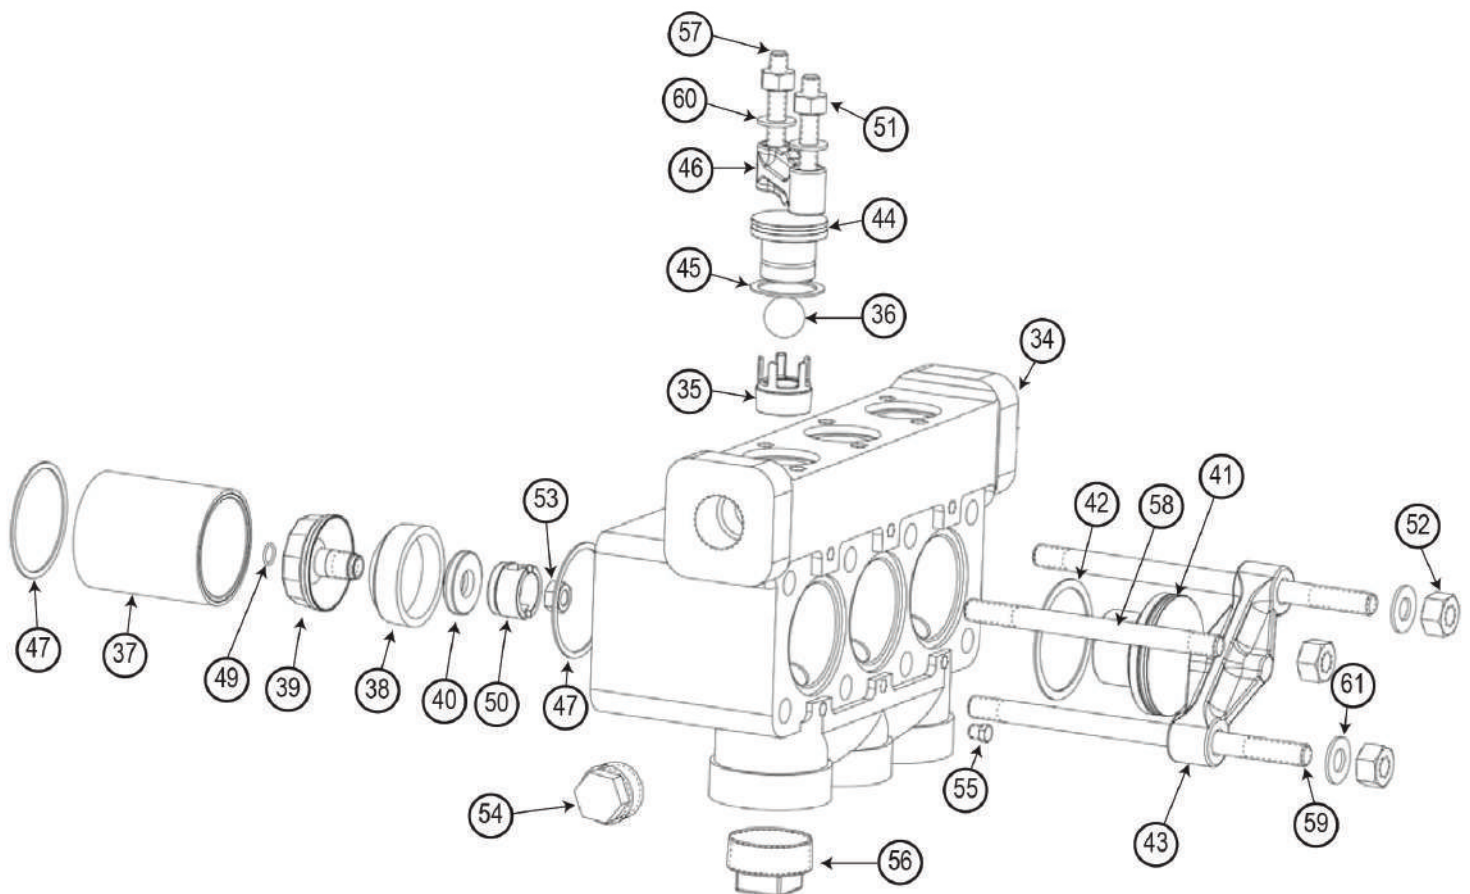

# TRIAQUA 140

## SPARE PARTS LIST

## SPARE PARTS LIST

ITEM	DESCRIPTION	QTY	PART
1	Pump Case	1	TA-5257698
2	Crankshaft (& Gear)	1	TA-1285094
3	Connecting Rod	3	TA-5266814
3A	Bushing, Connecting Rod	3	TA-9226
3B	Bolt Connecting Rod	6	TA-18744
3C	Nut	6	TA-1101270
4	Rod Bearing	6	TA-P514965
5	Wrist Pin	3	TA-A91014
6	Crosshead ASM	3	TA-1252939
7	Sleeve	2	TA-1266365
8	Oil Seal	9	TA-1177489
9	Bearing Housing	2	TA-1248369
10	Gasket	2	TA-A91675
11	Shim	6	TA-1252595
12	Back Cover	1	TA-1250332
13	Back Cover Gasket	1	TA-A91676
14	Oil Cap	1	TA-A5054
15	Bearing Cone	2	TA-1177473
16	Bearing Cup	2	TA-1177474
17	Pinion Shaft	1	TA-P511596
18	Pinion Cap	1	TA-P508916
19	Pinion Bearing Cap	1	TA-5257338
20	Gasket	2	TA-P511746
21	Gasket	2	TA-A91674
22	Oil Seal	1	TA-5257339
23	Packing Nut	3	TA-1266323
24	Washer	3	TA-19510
25	Set Screw	6	TA-1182554
26	Inspection Plate	1	TA-5260567
28	Cap Screw	2	TA-1100804

ITEM	DESCRIPTION	QTY	PART
30	Cap Screw	20	TA-1106980
32	Plug	2	TA-1187048
33	Petcock	1	TA-1187039
34	Fluid Cylinder	1	TA-1284777
35	Valve Seat	6	TA-1284740
36	Ball	6	TA-1101419
37	Cylinder-Ceramic	3	TA-1267586
38	Cylinder Packing	3	TA-5260221
	Cylinder Packing	3	TA-A268N
39	Piston Holder	3	TA-A91663
40	Piston Retainer	3	TA-1216753
41	Cylinder Cover	3	TA-1285112
42	Gasket Cylinder Cover	3	TA-1279674
43	Cylinder Cover Clamp Casting	3	TA-A80392
44	Valve Cover	3	TA-1285113
45	Gasket Valve Cover	3	TA-1279675
46	Valve Cover Clamp	3	TA-A80391
47	Gasket	6	TA-1279676
49	O-Ring	3	TA-1101176
50	Plunger Nut	3	TA-A5016
51	Heavy Hex Nut	6	TA-1121511
52	Heavy Hex Nut	8	TA-1121513
53	Nut	3	TA-8309
54	Plug	1	TA-BI-109-J
55	Pipe Plug; Hex Head	6	TA-1187048
56	Square Head Plug	2	TA-1105121
57	Stud	6	TA-A5076
58	Stud	2	TA-A91672
59	Stud	6	TA-1279602