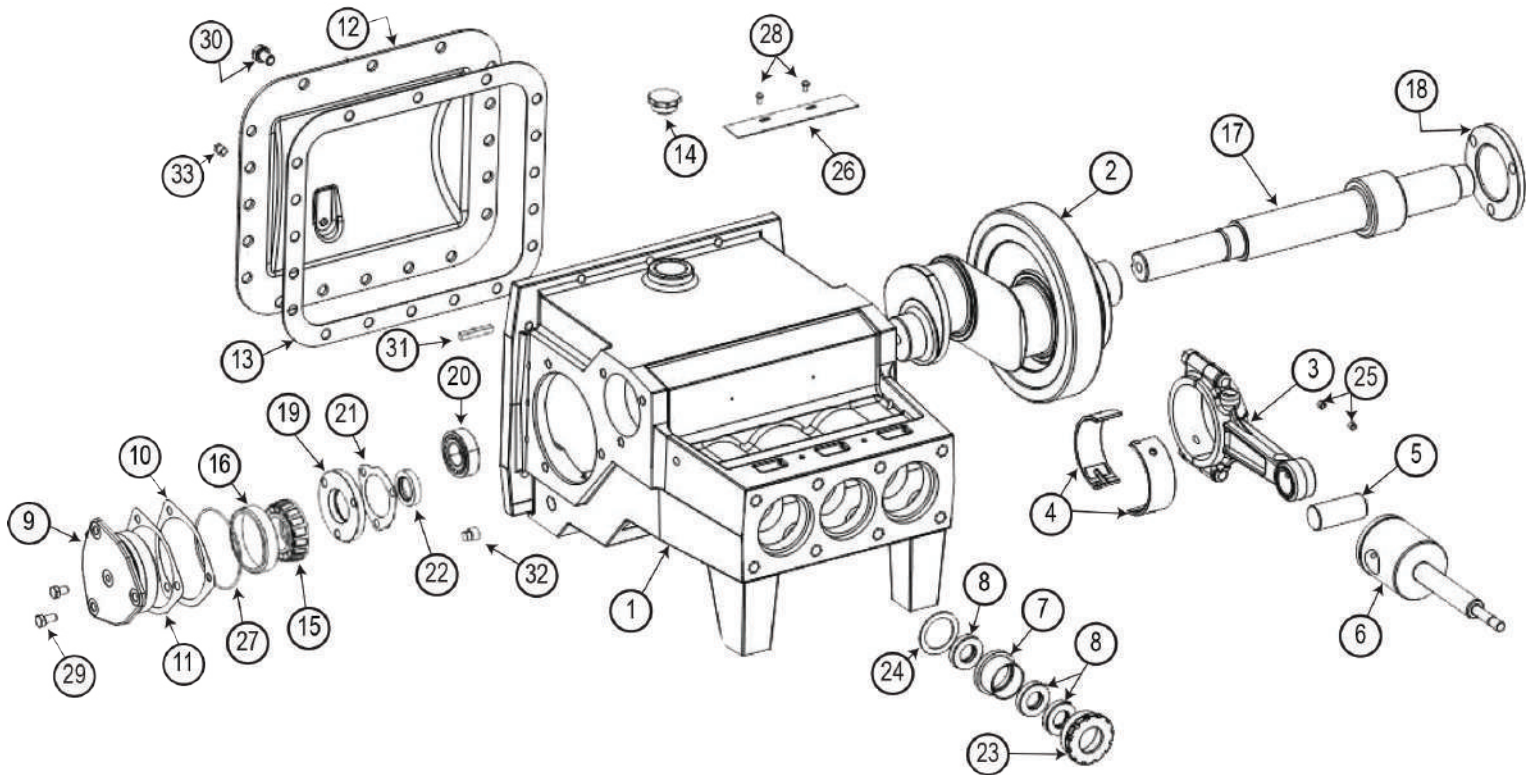

# TRIAQUA 140

## SPARE PARTS LIST

## SPARE PARTS LIST

ITEM	DESCRIPTION	QTY	PART
1	Pump Case	1	TA-5257698
2	Crankshaft (& Gear)	1	TA-1285094
3	Connecting Rod	3	TA-5266814
3A	Bushing, Connecting Rod	3	TA-9226
3B	Bolt Connecting Rod	6	TA-18744
3C	Nut	6	TA-1101270
4	Rod Bearing	6	TA-P514965
5	Wrist Pin	3	TA-A91014
6	Crosshead ASM	3	TA-1252939
7	Sleeve	2	TA-1266365
8	Oil Seal	9	TA-1177489
9	Bearing Housing	2	TA-1248369
10	Gasket	2	TA-A91675
11	Shim	6	TA-1252595
12	Back Cover	1	TA-1250332
13	Back Cover Gasket	1	TA-A91676
14	Oil Cap	1	TA-A5054
15	Bearing Cone	2	TA-1177473
16	Bearing Cup	2	TA-1177474
17	Pinion Shaft	1	TA-P511596
18	Pinion Cap	1	TA-P508916
19	Pinion Bearing Cap	1	TA-5257338
20	Gasket	2	TA-P511746
21	Gasket	2	TA-A91674
22	Oil Seal	1	TA-5257339
23	Packing Nut	3	TA-1266323
24	Washer	3	TA-19510
25	Set Screw	6	TA-1182554
26	Inspection Plate	1	TA-5260567
28	Cap Screw	2	TA-1100804

ITEM	DESCRIPTION	QTY	PART
30	Cap Screw	20	TA-1106980
32	Plug	2	TA-1187048
33	Petcock	1	TA-1187039
34	Fluid Cylinder	1	TA-1284777
35	Valve Seat	6	TA-1284740
36	Ball	6	TA-1101419
37	Cylinder-Ceramic	3	TA-1267586
38	Cylinder Packing	3	TA-5260221
	Cylinder Packing	3	TA-A268N
39	Piston Holder	3	TA-A91663
40	Piston Retainer	3	TA-1216753
41	Cylinder Cover	3	TA-1285112
42	Gasket Cylinder Cover	3	TA-1279674
43	Cylinder Cover Clamp Casting	3	TA-A80392
44	Valve Cover	3	TA-1285113
45	Gasket Valve Cover	3	TA-1279675
46	Valve Cover Clamp	3	TA-A80391
47	Gasket	6	TA-1279676
49	O-Ring	3	TA-1101176
50	Plunger Nut	3	TA-A5016
51	Heavy Hex Nut	6	TA-1121511
52	Heavy Hex Nut	8	TA-1121513
53	Nut	3	TA-8309
54	Plug	1	TA-BI-109-J
55	Pipe Plug; Hex Head	6	TA-1187048
56	Square Head Plug	2	TA-1105121
57	Stud	6	TA-A5076
58	Stud	2	TA-A91672
59	Stud	6	TA-1279602